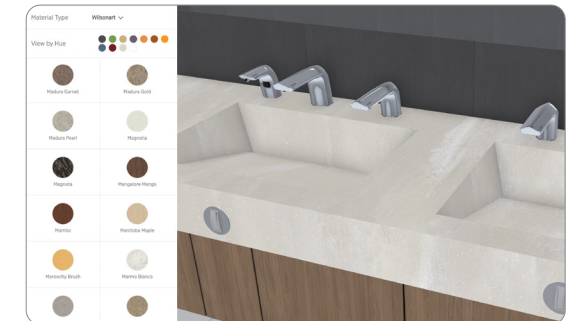

Configured to your project

Sloan Sink Configurator

Customize and view your design in real time with Sloan's Sink Configurator. When you've finished your design you can download renderings, pricing and configuration details, rough-in and line drawings, and installation instructions.

- Configure every aspect of your sink from the deck and basin form, to the number of stations, and additional specialty features
- Choose between hundreds of material options from leading manufacturers
- Select from a variety of Sloan's stylish fixtures

Create your custom sink at configurator.sloan.com