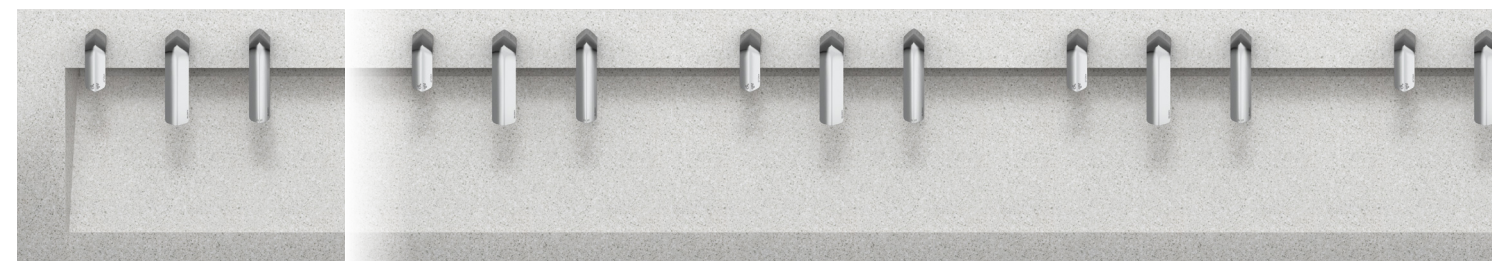

Individual basins

Continuous trough basin

Single side counter extension

Dual side counter extensions

Choose a width and mounting type

Basins can be ordered in custom widths or in standard increments of 30 inches, up to 240 inches. The sink can be mounted in a variety of ways to fit snugly into an alcove, have a wall on either side, or mount directly to an open wall with open side. Build your restroom around the your sink or the sink around your existing restroom.

Angled or vertical stainless steel enclosure

Angle brackets

Additional options

Trash chute and paper towel holders

Multiple sink heights

LED lighting in sink basin

Beveled or rounded sink edges and bag hooks