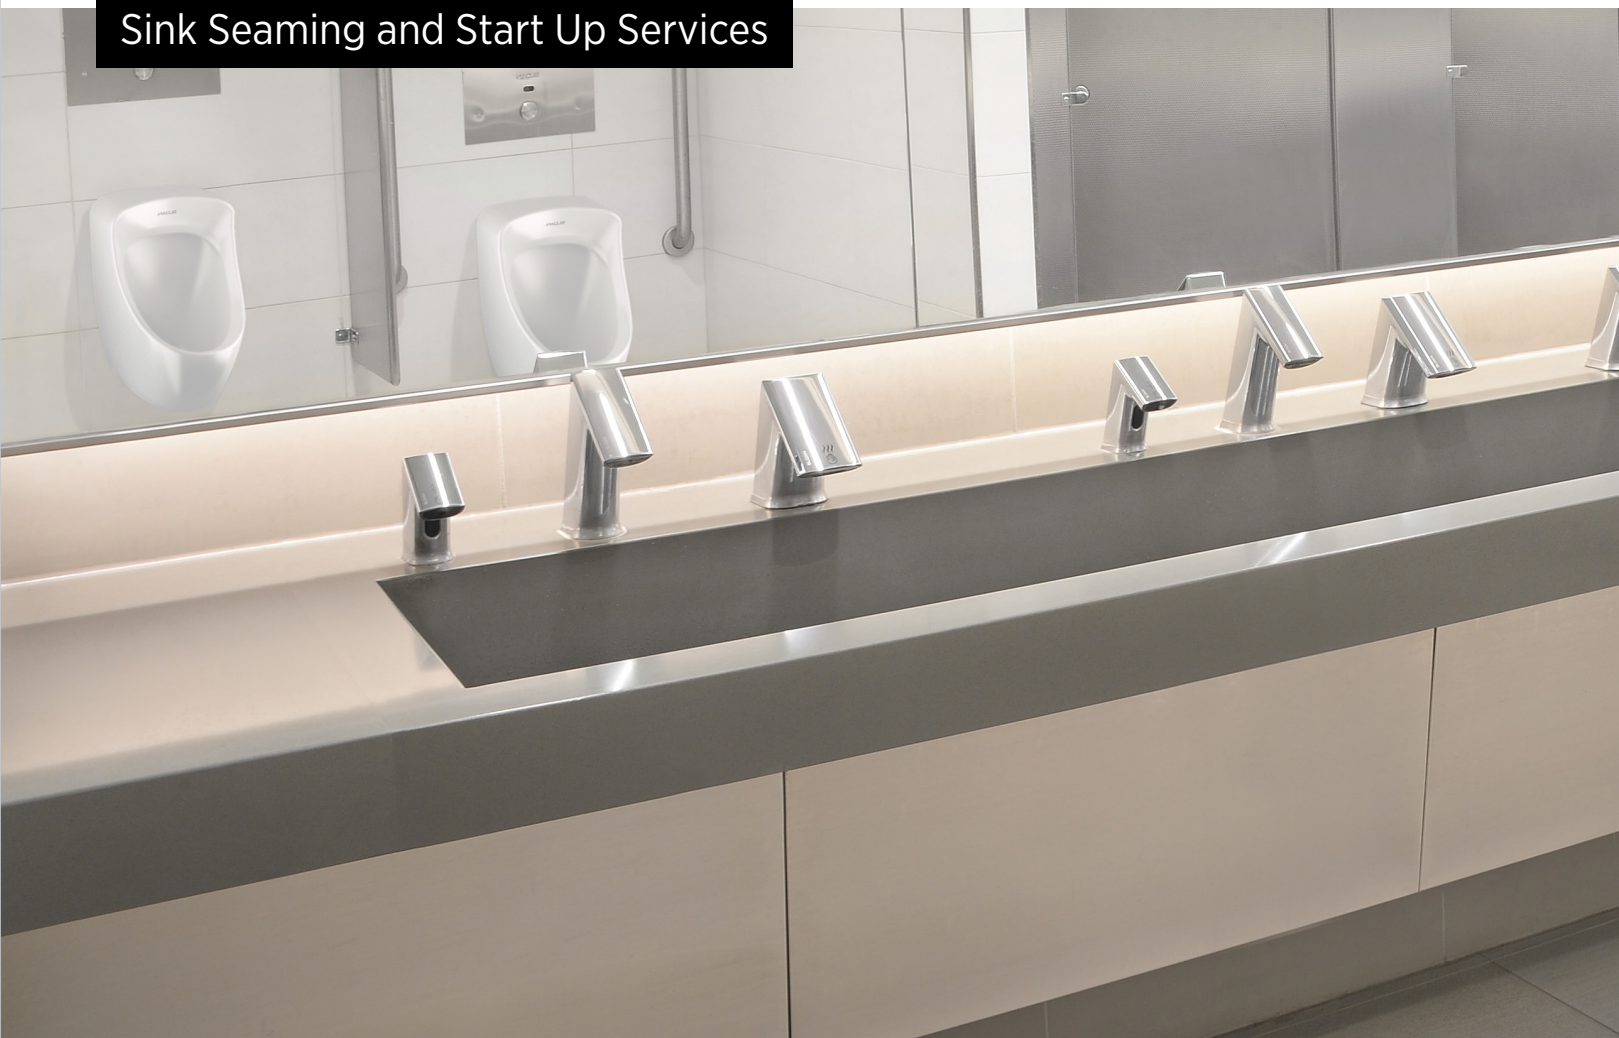

AER-DEC® AD-85000 Integrated Sink System in Corian® Dove with BASYS® fixtures and angled stainless steel enclosure, featuring seamed counter spaces.

Your project done right from the start

Ensuring your sinks look beautiful and professional

We are your go-to professional resource for hassle-free sink installation oversight and seaming service. Simplify your most complex Sloan sink installations with the help of trusted Sloan Sink Technicians. Our team can support you through your installation process right down to the final seam.

Seaming Services

Save time and effort on your next restroom build with sink seaming from Sloan. Sloan's approved professionals provide the high-quality seaming service you need to complete your vision worry-free, scheduled to fit your project timeline.

Seaming Service

- Ideal for projects that require seaming service: Corian® sinks over 120" long or quartz sinks over 119" long
- Seaming service provided by trained Seaming Service Technicians
- Hassle-free scheduling of seaming services