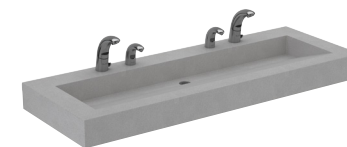

Gradient

ELGR Series

- Available in 1, 2, 3, and 4 stations
- Faucet and soap dispenser options available
- Angle bracket or angled stainless enclosure mounting options
- Also available in SloanStone Quartz

Shown with ESD-1501 Combination (EAF-150 Faucet and ESD-1500 Soap Dispenser)