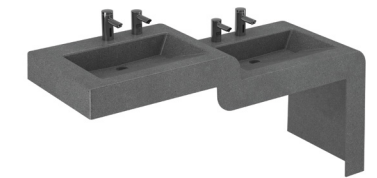

Round Front

ELRF Series

- Available in 1, 2, 3, and 4 stations
- Faucet and soap dispenser options available
- Angle bracket or angled stainless enclosure mounting options

Shown with ESD-1501 Combination (EAF-150 Faucet and ESD-1500 Soap Dispenser)

Arrowhead

ELA Series

- Available in 1, 2, 3, and 4 stations
- Faucet and soap dispenser options available
- Angle bracket or angled stainless enclosure mounting options

• Also available in SloanStone Quartz
Shown with ESD-501 Combination (EFX-250 Faucet and ESD-500 Soap Dispenser)

Waterfall

ELWF Series

- Available in 2, 3, and 4 stations
- Faucet and soap dispenser options available
- Angle bracket mounting option

Shown with Combination ESD-2001 (EAF-275 Faucet and ESD-2000 Soap Dispenser)