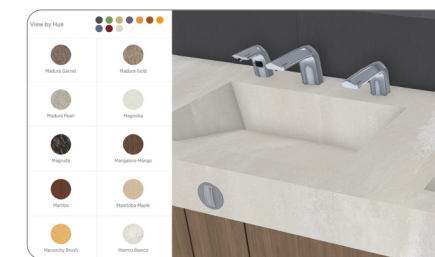

Shown with Combination ESD-411 (EBF-410 Faucet and ESD-410 Soap Dispenser)

Sloan Sink Configurator

Customize and view your design in real time with Sloan's Sink Configurator.

Create your custom sink at configurator.sloan.com