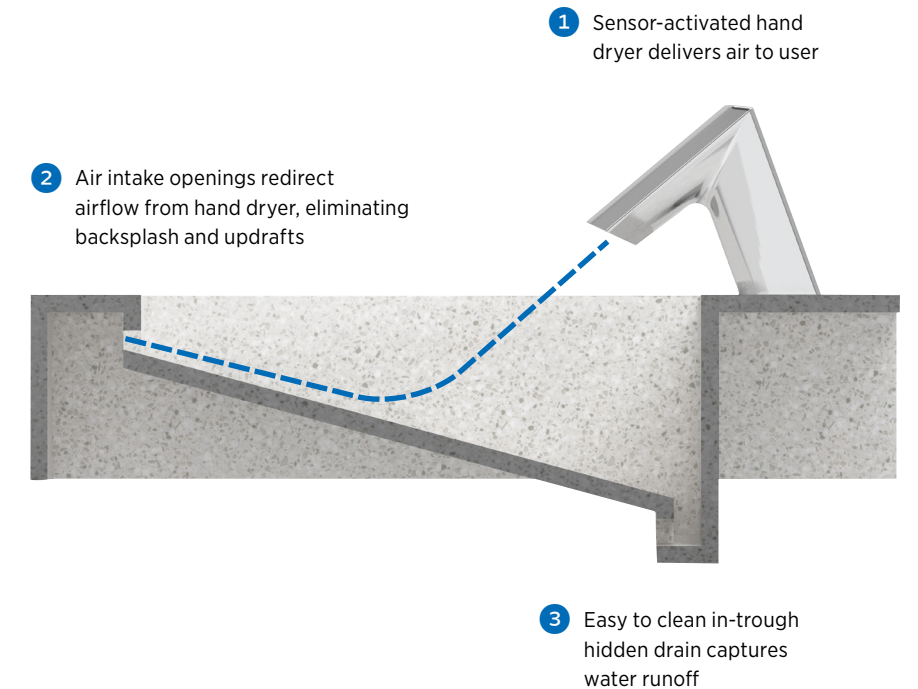

AER-DEC Integrated Sink in Corian® Modern White, beveled edges, bag hook, and vertical style enclosure in Wilsonart® Asian Night.

AER-DEC® features

- Sink basin: Keeping all three elements of the hand wash process in the basin reduces slip and fall risk from water dripping on the floor
- Soap dispenser: Dispenses a pre-measured application of soap to reduce soap waste
- Faucets: Battery, plug-in, hardwired, or power-harvesting options (solar or turbine) for energy efficient flexibility
- Faucets, soap dispenser, and hand dryers: Active Infrared sensing for hygienic touch-free operation
- Hand dryers: Adjustable dry speed and heat settings for sound, speed, and temperature comfort
- Hand dryers: Industry-leading electronic HEPA filter removes 99.97% of dust, mold, bacteria, and airborne particles as small as 0.3 microns.